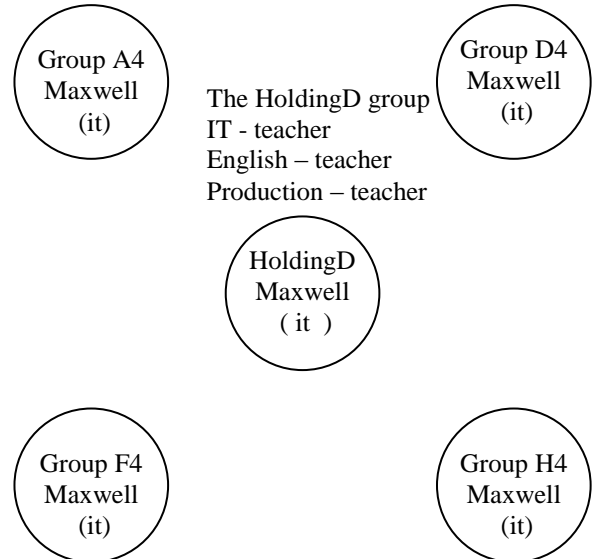

School structure for the TGV

” Haderslev Technical School”
EUC-SYD

3 –5 Student
per group

” Maxwell Technical School”
ITIS "J. C. Maxwell"

3 –5 Student
per group

”Praha Technical School”
Smichovka Secondary