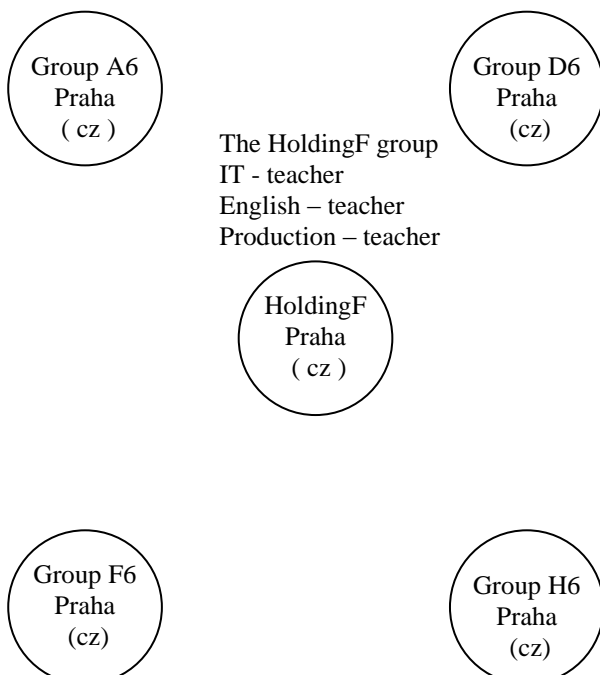

School structure for the TGV

” Haderslev Technical School”
EUC-SYD

3 –5 Student
per group

” Maxwell Technical School”
ITIS "J. C. Maxwell"

3 –5 Student
per group

”Praha Technical School”
Smichovka Secondary

3 –5 Student
per group

” Dubnica nad Vahom”
Technical School

3 –5 Student
per group

Company structure for the TGV

Company A

3 –5 Student
 per group

Company D

3 –5 Student
 per group