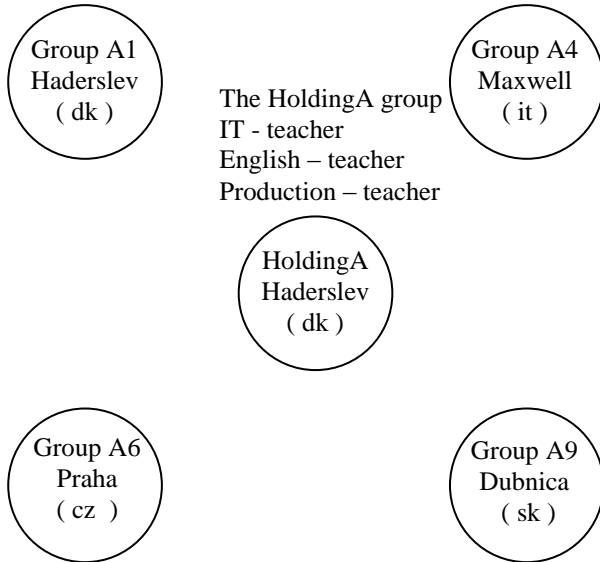

3 –5 Student
per group

” Dubnica nad Vahom”
Technical School

3 –5 Student
per group

Company structure for the TGV

Company A

3 –5 Student
 per group

Company D

3 –5 Student
 per group