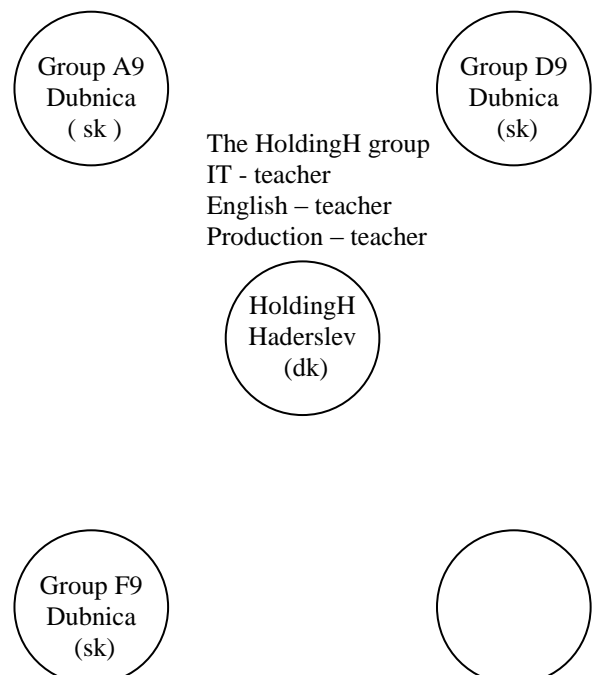

School structure for the TGV

” Haderslev Technical School”
EUC-SYD

3 –5 Student
per group

” Maxwell Technical School”
ITIS "J. C. Maxwell"

3 –5 Student
per group

”Praha Technical School”
Smichovka Secondary

3 –5 Student
per group

” Dubnica nad Vahom”
Technical School

3 –5 Student
per group

Company structure for the TGV

Company A

3 –5 Student
 per group

Company D

3 –5 Student
 per group