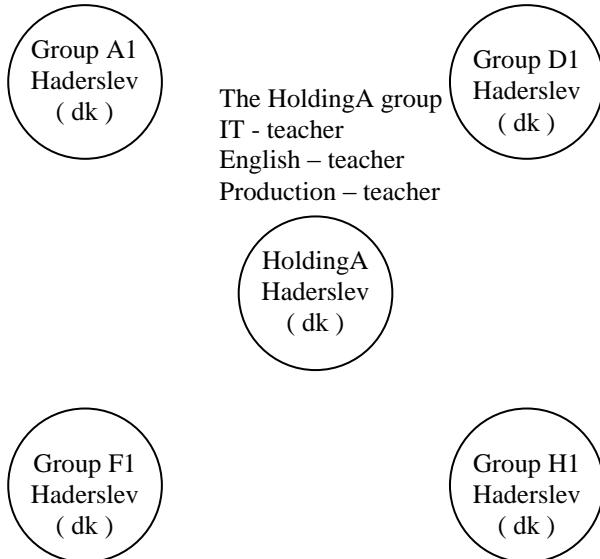

School structure for the TGV

” Haderslev Technical School”
EUC-SYD

3 –5 Student
per group

” Maxwell Technical School”
ITIS "J. C. Maxwell"

3 –5 Student
per group

”Praha Technical School”
Smichovka Secondary

3 –5 Student
per group

” Dubnica nad Vahom”
Technical School

3 –5 Student
per group

Company structure for the TGV

Company A

3 –5 Student
 per group

Company D

3 –5 Student
 per group