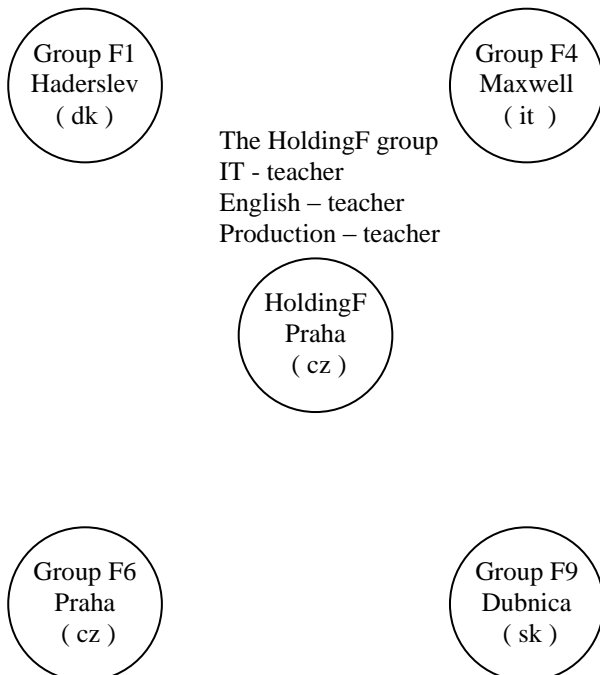

Company F

3 –5 Student
per group