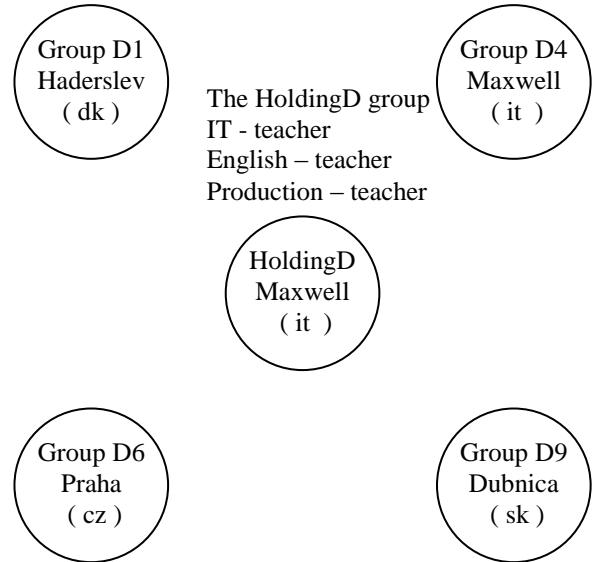

3 –5 Student
per group

” Dubnica nad Vahom”
Technical School

3 –5 Student
per group

Company structure for the TGV

Company A

3 –5 Student
 per group

Company D

3 –5 Student
 per group